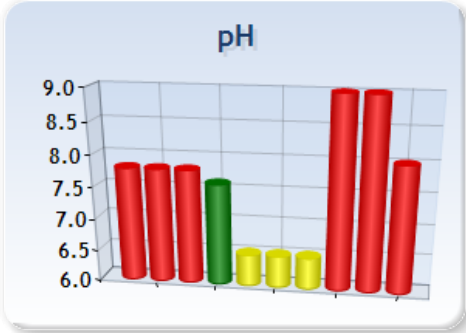

History Charts - 10,000 Gallon Pool - 1/9/2013 to 1/18/2013

DEMONSTRATION ONLY

Low ■ Perfect ■ High ■