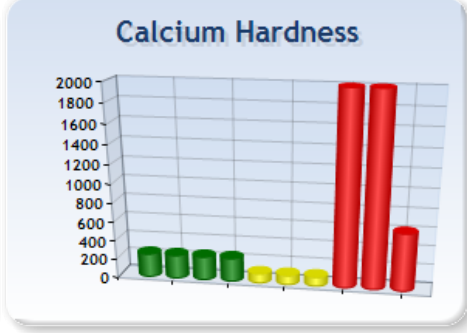

History Charts - 10,000 Gallon Pool - 1/9/2013 to 1/18/2013

DEMONSTRATION ONLY

Low ■ Perfect ■ High ■