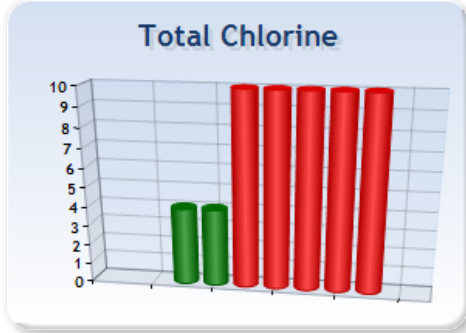

History Charts - 10,000 Gallon Pool - 1/9/2013 to 1/18/2013

DEMONSTRATION ONLY

Low ■ Perfect ■ High ■