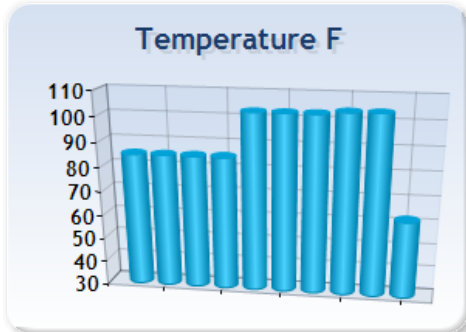

History Charts - 10,000 Gallon Pool - 1/9/2013 to 1/18/2013

DEMONSTRATION ONLY

Low ■ Perfect ■ High ■