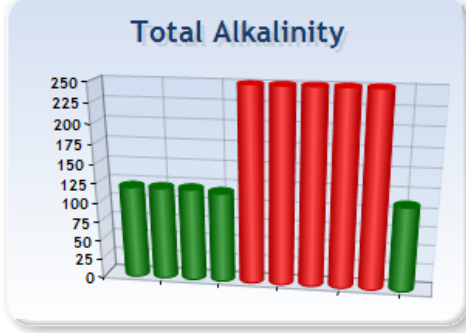

History Charts - 10,000 Gallon Pool - 1/9/2013 to 1/18/2013

DEMONSTRATION ONLY

Low ■ Perfect ■ High ■