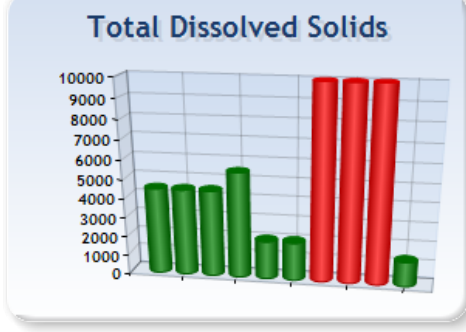

History Charts - 10,000 Gallon Pool - 1/9/2013 to 1/18/2013

DEMONSTRATION ONLY

Low ■ Perfect ■ High ■