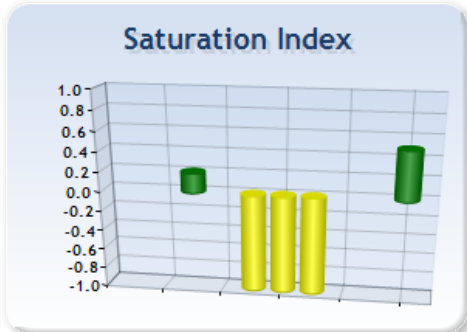

History Charts - 10,000 Gallon Pool - 1/9/2013 to 1/18/2013

DEMONSTRATION ONLY

Low ■ Perfect ■ High ■