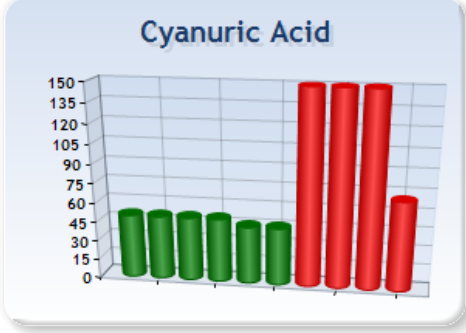

History Charts - 10,000 Gallon Pool - 1/9/2013 to 1/18/2013

DEMONSTRATION ONLY

Low ■ Perfect ■ High ■