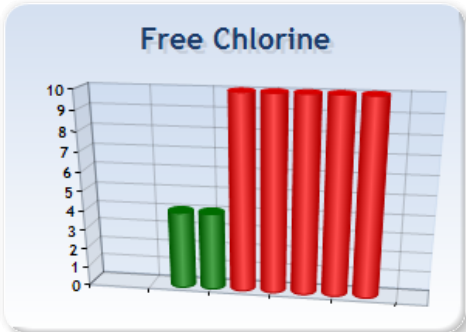

History Charts - 10,000 Gallon Pool - 1/9/2013 to 1/18/2013

DEMONSTRATION ONLY

Low ■ Perfect ■ High ■